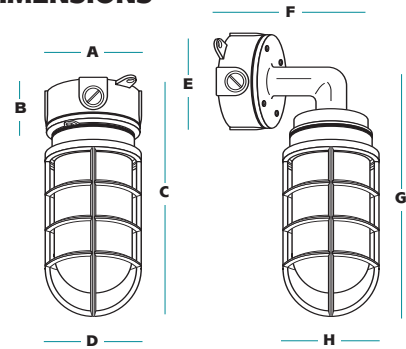

Z-TIGHT

The rugged Z-Tight Series incandescent luminaire is versatile with wall or ceiling mount and compact enough to be mounted virtually anywhere. Its UL wet location listing makes the Z-Tight ideally suited for use in all applications, from dry storage to janitor closets to freezer coolers.

Fixture Specifications

FEATURES

- Rugged die cast aluminum housing
- Clear tempered glass globe
- Aluminum guard for globe and lamp protection
- Porcelain medium-base socket for up to 100w incandescent lamp
- Available in ceiling/pendant mount or wall mount
- Top and side .5" hubs for pendant or thru-wiring
- Wet location listed
- Fixture shipped pre-assembled; lamp not included

ORDERING INFORMATION

Catalog Number	Watts / Volts	Mounting	Weight	
			lbs	kg
ZVC-100TW	100 max. inc. / 120	Ceiling / Pendant	3.5	1.6
ZVW-100TW	100 max. inc. / 120	Wall	4	1.8

DIMENSIONS

A	B	C	D
5.0"	1.75"	9.5"	4.0"