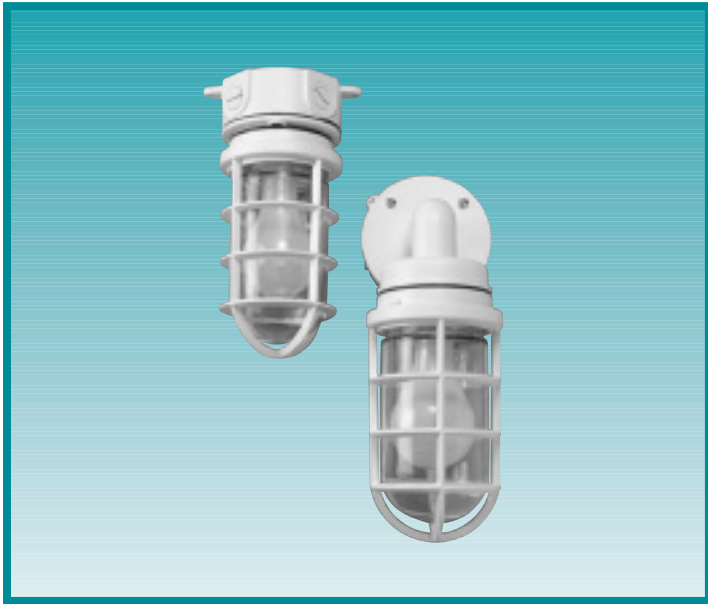

Z-TIGHT

The rugged Z-Tight Series incandescent luminaire is versatile with wall or ceiling mount and compact enough to be mounted virtually anywhere. Its UL wet location listing makes the Z-Tight ideally suited for use in all applications, from dry storage to janitor closets to freezer coolers.

Fixture Specifications

FEATURES

- Rugged die cast aluminum housing
- Clear tempered glass globe
- Aluminum guard for globe and lamp protection
- Porcelain medium-base socket for up to 100w incandescent lamp
- Available in ceiling/pendant mount or wall mount
- Top and side .5" hubs for pendant or thru-wiring
- Wet location listed
- Fixture shipped pre-assembled; lamp not included

ORDERING INFORMATION

Catalog Number	Watts / Volts	Mounting	Weight	
			lbs	kg
ZVC-100TW	100 max. inc. / 120	Ceiling / Pendant	3.5	1.6
ZVW-100TW	100 max. inc. / 120	Wall	4	1.8

DIMENSIONS

A	B	C	D
5.0"	1.75"	9.5"	4.0"