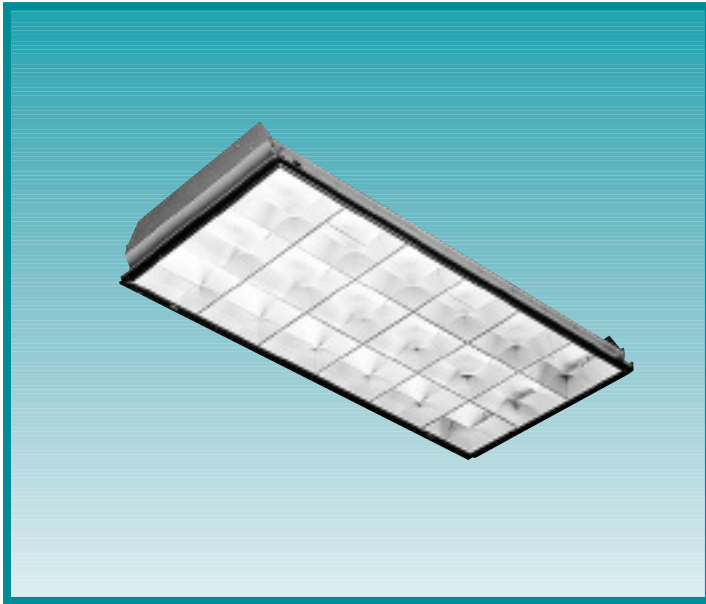

R SERIES PARABOLIC 2X4

The R Series parabolic fixture offers uniform, reduced-glare lighting for areas with computer monitors and TV screens, or anywhere visual comfort and an upgraded look are desired. Ideally suited for offices, conference rooms, retail applications, and restaurant lobbies/dining rooms.

Louver also available in gloss white finish.

Fixture Specifications

FEATURES

- 3" deep parabolic louver
- Uniform cell brightness
- Louver protected during shipping and installation by polyethylene sheet
- Floating door with full black reveal
- Louver available in gloss white or semi-specular silver finish
- Integral grid clips

NOTES: • Voltage for parabolics is 120V. For 277V, change 1 to 4.
• White & specular louvers available. For white louver change A to W.

OPTIONS

Suffix	Description
L	Lamped (T8 mid-white, 3500K, 70+ CRI)
W	Whipped (6' flex, 3 #18, 1-STR & 1 90° connector - one circuit)