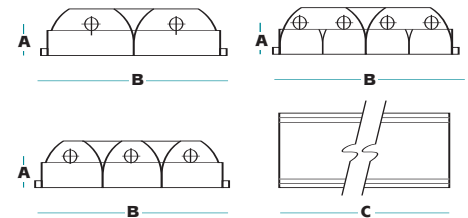

DIMENSIONS

A	B	C
5.75"	23.78"	48.0"

ACCESSORIES

(must be ordered separately)

Catalog Number	Description
GFK24D	2 x 4 Flange Kit
PF24	2 x 4 Plaster Frame (individual)
PF24EX	2 x 4 Plaster Frame (extension)