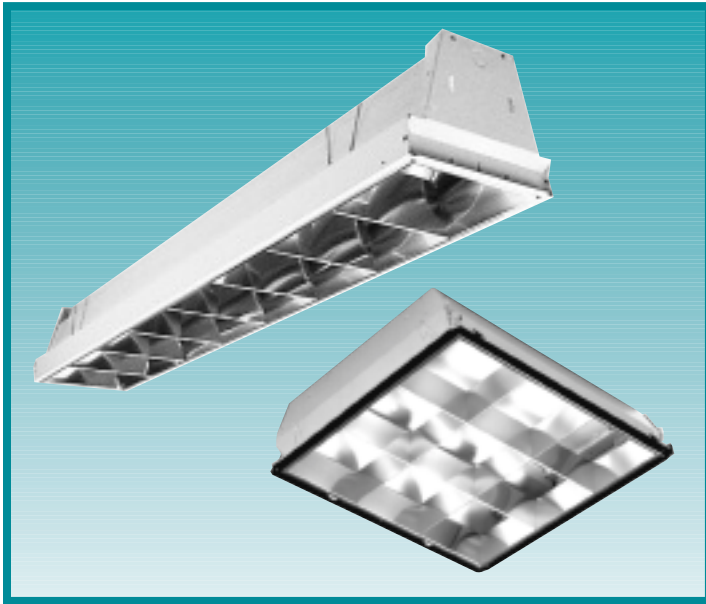

R SERIES PARABOLIC 1X4 / 2X2

The R Series parabolic fixture offers uniform, reduced-glare lighting for areas with computer monitors and TV screens, or anywhere visual comfort and an upgraded look is desired. Ideally suited for offices, conference rooms, retail applications, and restaurant lobbies/dining rooms.

Louver also available in gloss white finish.

Fixture Specifications

FEATURES

- 3" deep parabolic louver
- Uniform cell brightness
- Louver protected during shipment and installation by polyethylene sheet
- Floating door with full black reveal
- Louver available in gloss white or semi-specular silver finish
- Integral grid clips