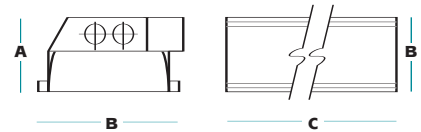

DIMENSIONS

A	B	C
1X4 TROFFERS		
5.75"	11.78"	48.0"