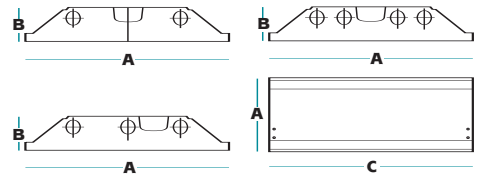

FEATURES

- Flush steel door
- Ballasts are thermally protected, resetting, Class P, Sound Rating A
- Die-formed, cold rolled steel housing is rigidly constructed
- Finished in high reflectance white powder-coat paint
- Integral grid clips

DIMENSIONS

	A	B	C
2-LAMP	23.75"	4.0"	-
3-LAMP	23.75"	4.0"	-
4-LAMP	23.75"	4.0"	-
HOUSING	23.75"	-	48.0

ORDERING INFORMATION

Catalog Number	Voltage	# of Lamps	Lamp Type	Harmonic Level
UNLAMPED TROFFERS - ELECTRONIC				
R242B	120V ¹	2	F32T8	<20%
R243B	120V ¹	3	F32T8	<20%
R244B	120V ¹	4	F32T8	<20%