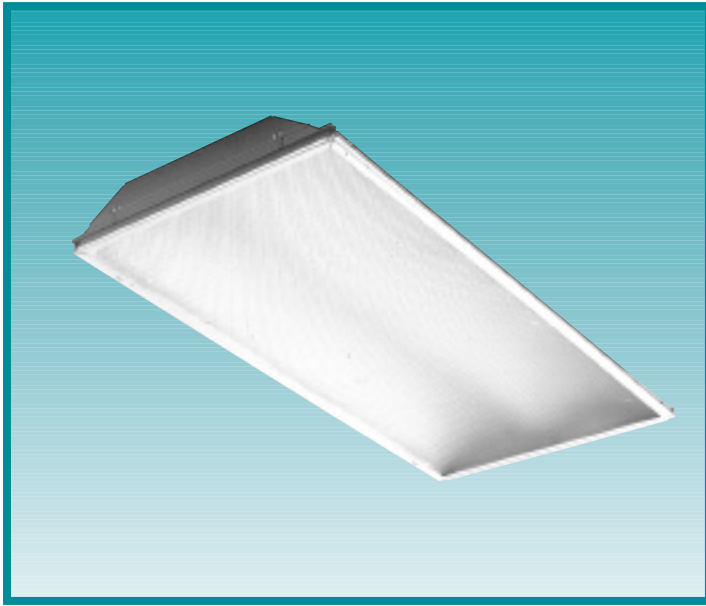

R SERIES 2X4

The R Series is the economical yet bright and clean choice for fluorescent general lighting applications. Ideally suited for retail, commercial, office, storage, and restaurant lighting.

Fixture Specifications

FEATURES

- Flush steel door
- Ballasts are thermally protected, resetting, Class P, Sound Rating A
- Die-formed, cold rolled steel housing is rigidly constructed
- Finished in high reflectance white powder-coat paint
- Integral grid clips

DIMENSIONS

	A	B	C
2-LAMP	23.75"	4.0"	-
3-LAMP	23.75"	4.0"	-
4-LAMP	23.75"	4.0"	-
HOUSING	23.75"	-	48.0

ORDERING INFORMATION

Catalog Number	Voltage	# of Lamps	Lamp Type	Harmonic Level
UNLAMPED TROFFERS - ELECTRONIC				
R242B	120V ¹	2	F32T8	<20%
R243B	120V ¹	3	F32T8	<20%
R244B	120V ¹	4	F32T8	<20%