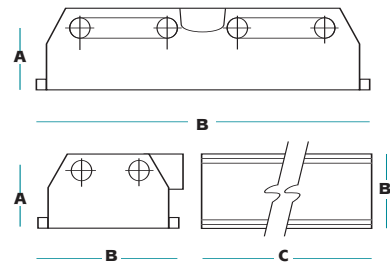

DIMENSIONS

ORDERING INFORMATION

Catalog Number	Voltage	# of Lamps	Lamp Type
2 X 2 UNLAMPED TROFFERS - ELECTRONIC (U-LAMP ONLY)			
R222B	120V	2	F40T12/6/U
R222B277	277V	2	F40T12/6/U
1 X 4 UNLAMPED TROFFERS - ELECTRONIC			
R142B	120V	2	F32T8
R142B277	277V	2	F32T8

	A	B	C
2 x 2, 2 U Lamp	5.75"	23.78"	-
1 x 4, 2 Lamp	5.75"	11.78"	48.0"

OPTIONS

Suffix	Description
L	Lamped (T8 mid-white, 3500K, 70+ CRI)
W	Whipped (6' flex, 3 #18, 1-STR & 1 90° connector - one circuit)

NOTE: Emergency lighting ballasts available. See E Series in Emergency & Exit section.

ACCESSORIES

(must be ordered separately)

Catalog Number	Description
GFK14	1 x 4 Flange Kit
GFK22	2 x 2 Flange Kit
PF14	1 x 4 Plaster Frame (individual)
PF14EX	1 x 4 Plaster Frame (extension)
PF22	2 x 2 Plaster Frame