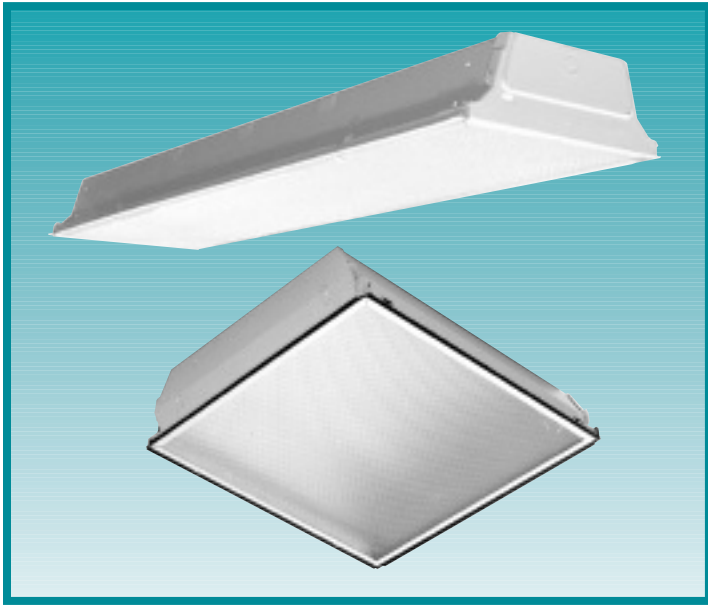

R SERIES R1X4 / R2X2

The R Series is the economical yet bright and clean choice for fluorescent general lighting applications. Ideally suited for retail, commercial, office, storage, and restaurant lighting.

Fixture Specifications

FEATURES

- Flush steel door
- Ballasts are thermally protected, resetting, Class P, Sound Rating A
- Die-formed, cold rolled steel housing is rigidly constructed
- Finished in high reflectance white powder-coat paint
- Integral grid clips