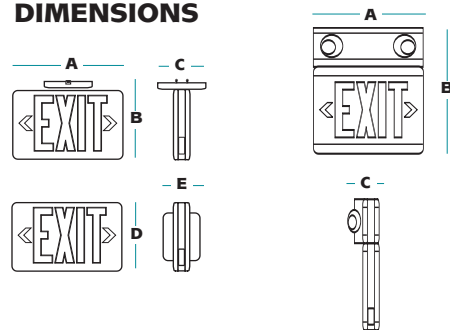

# P SERIES EXIT

An LED exit never looked this good. The ultra-thin profile, optically designed graphics and universal chevron arrows deliver maximum directional information. Housing and canopy feature a snap-together design for easy installation. Damp location listed.

### DIMENSIONS

A	B	C	D	E
12.25"	8.0"	5.25"	7.5"	1.75"
(311mm)	(203mm)	(133mm)	(190mm)	(44mm)

A	B	C
13"	9"	1.875"
(330mm)	(229mm)	(48mm)