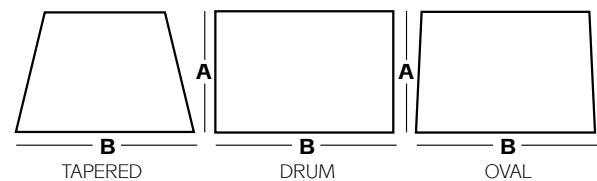

DIMENSIONS

	Height (A)	Diameter/Width (B)
Small	8.5"	14"
Medium	14"	22"
Large	14"	30"
Oval	14"	41" x 18"

ORDERING INFORMATION

SAMPLE CATALOG NUMBER

X - X - P - XX - X13CFL - BS

Size   Shape   Series   Shade Color   Source   Mounting Mech.