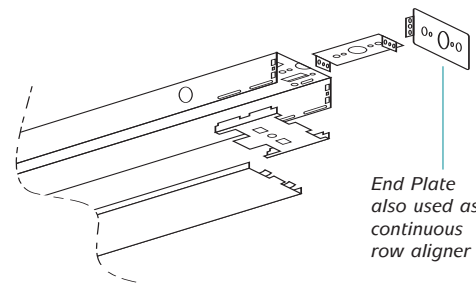

ORDERING INFORMATION

Catalog Number	# of Lamps	Lamp Type	Nominal Length	Ballast Type
C217B (wide)	2	F17T8	2'	Trigger Start
C232B (wide)	2	F32T8	4'	Rapid Start (HPF)
TC232B (wide)	4	F32T8	8'	Rapid Start (HPF)
S117B (narrow)	1	F17T8	2'	NPF/Trigger Start
S132B (narrow)	1	F32T8	4'	Rapid Start (HPF)
TS132B (narrow)	2	F32T8	8'	Rapid Start (HPF)

NOTE: • All units listed are 120V. For 277V, add suffix **277**.
• Emergency lighting ballasts available. See E Series in Emergency & Exit section.

ACCESSORY

(must be ordered separately)

Catalog Number	Description
SW4WG	4' Wireguard - strip (wide)
SN4WG	4' Wireguard - strip (narrow)
CH	Chainset (set of two) 36" (available on wide channel only)
TBC	Tee Bar Clip w/ 2" stud - 1.5" min spacing
TBCF	Tee Bar Clip w/ 5/8" stud

DIMENSIONS

	A	B	C
WIDE	2.96"	4.25"	2.5"
NARROW	3.0"	2.69"	1.27"

End Plate also used as continuous row aligner

A HUBBELL LIGHTING, INC. COMPANY

Performance Designed Lighting Products

www.securitylighting.com