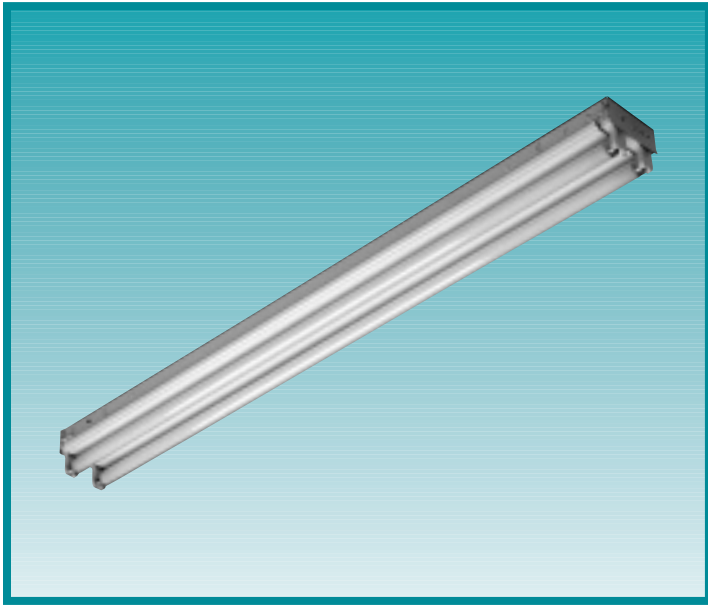

C/S SERIES CHANNEL STRIP

The C Series wide channel/S Series narrow channel strip is the economical choice for general area ambient lighting. Excellent choice for closets, hallways, storage and service areas.

Fixture Specifications

FEATURES

- A basic all-purpose fluorescent lighting fixture
- Wide range of applications
- Provision for chain hanger mounting is standard
- For continuous row or individual mounting
- Highly reflective white finish
- End cap serves as channel coupler for continuous rows
- Channel cover retained by quarter turn fasteners for easy ballast access
- All aluminum construction available (consult factory)

ORDERING INFORMATION

Catalog Number	# of Lamps	Lamp Type	Nominal Length	Ballast Type
C217B (wide)	2	F17T8	2'	Trigger Start
C232B (wide)	2	F32T8	4'	Rapid Start (HPF)
TC232B (wide)	4	F32T8	8'	Rapid Start (HPF)
S117B (narrow)	1	F17T8	2'	NPF/Trigger Start
S132B (narrow)	1	F32T8	4'	Rapid Start (HPF)
TS132B (narrow)	2	F32T8	8'	Rapid Start (HPF)

DIMENSIONS

	A	B	C
WIDE	2.96"	4.25"	2.5"
NARROW	3.0"	2.69"	1.27"

End Plate also used as continuous row aligner

A HUBBELL LIGHTING, INC. COMPANY

Performance Designed Lighting Products

www.securitylighting.com